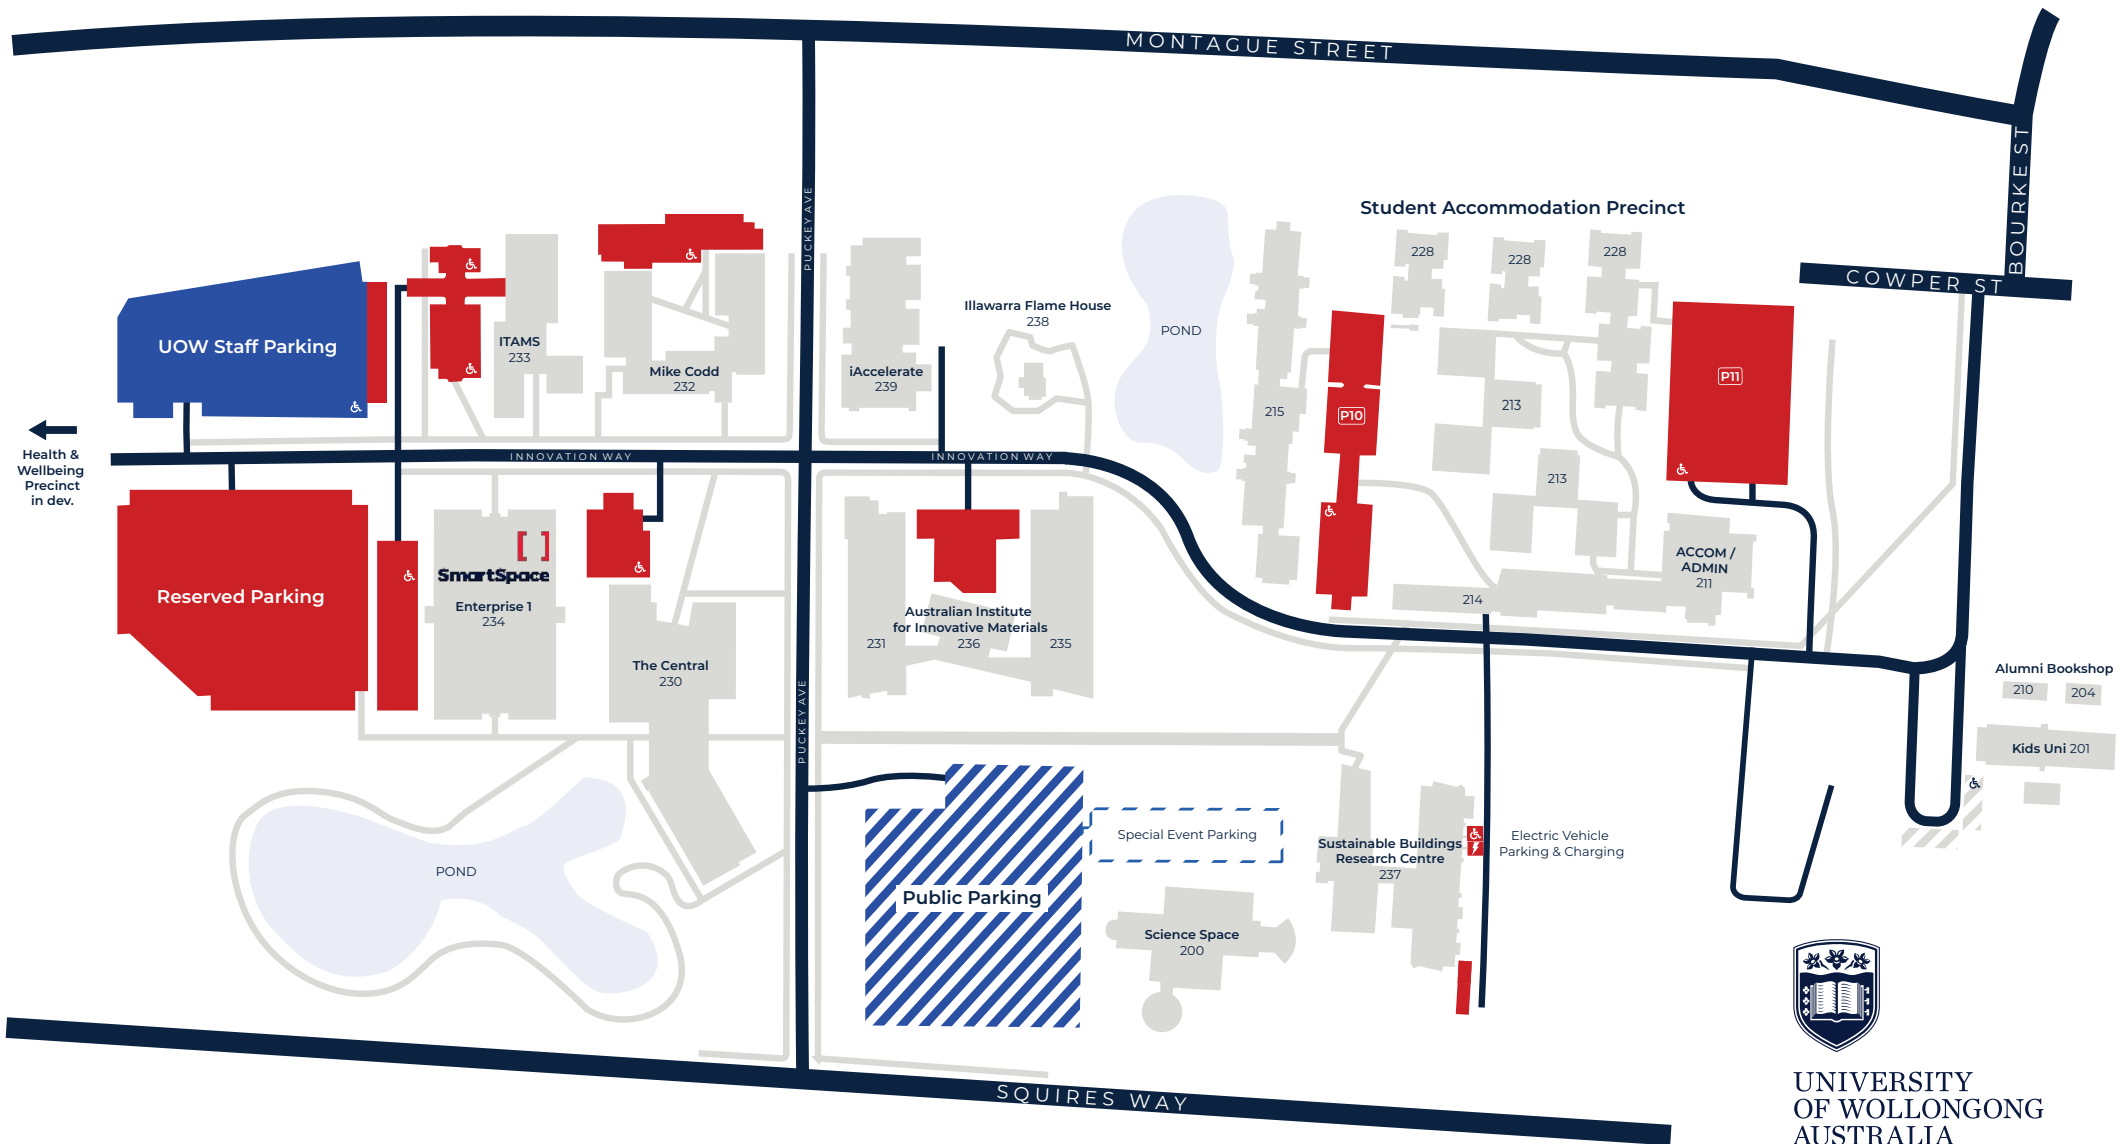

University of Wollongong Innovation Campus Map

UNIVERSITY
OF WOLLONGONG
AUSTRALIA

**/INNOVATION
CAMPUS**